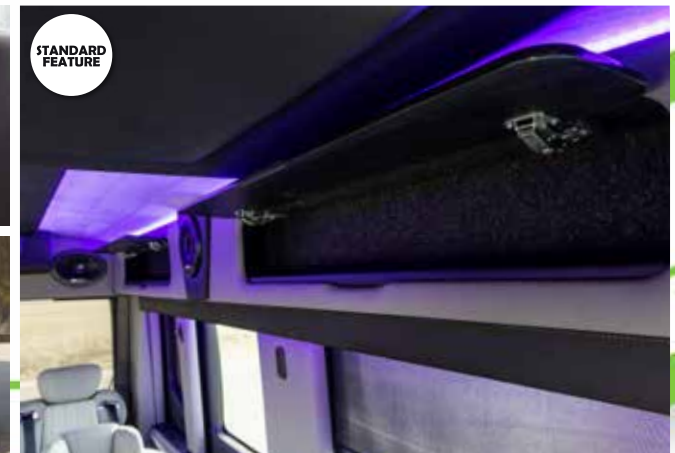

STANDARD FEATURE