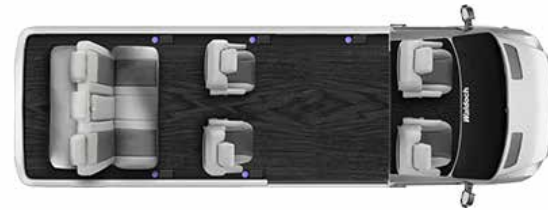

### LAYOUTS

159" EXTENDED  
9 PASSENGER  
LUXURY

159"  
7 PASSENGER  
REAR STORAGE

159"  
9 PASSENGER  
LUXURY

159"  
7 PASSENGER

159"  
8 PASSENGER  
LUXURY

136"  
5 PASSENGER  
MOBILITY

136"  
7 PASSENGER  
LUXURY