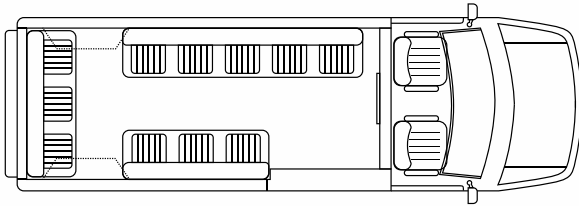

LAYOUTS

148" JUMBO EXT.
13 PASSENGER
WRAP AROUND
PARTY LIMO