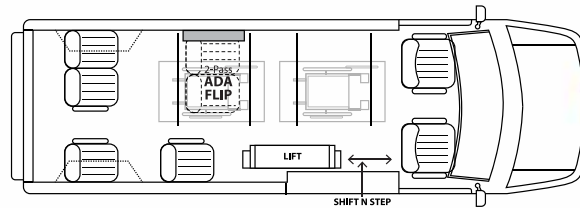

159" SIDE LIFT
8 PASSENGER
2 WHEEL CHAIR