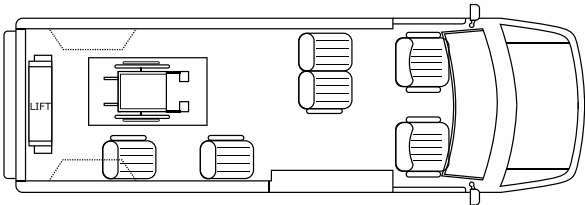

159" REAR LIFT
6 PASSENGER
1 WHEEL CHAIR