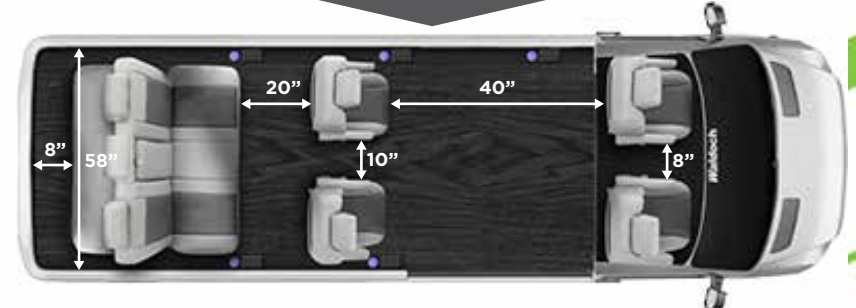

## SIZINGS

159"  
JUMBO EXTENDED

159"

159"

159"