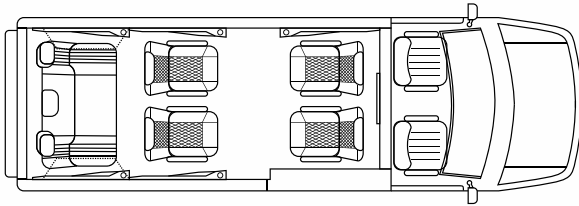

## LAYOUTS

148" JUMBO EXT.  
13 PASSENGER  
WRAP AROUND  
PARTY LIMO

148" JUMBO EXT.  
LUXURY NINE  
PASSENGER

148" JUMBO EXT.  
10 PASSENGER  
SPLIT BENCH  
REAR RESTROOM

148" JUMBO EXT.  
10 PASSENGER  
FULL POWER  
EXECUTIVE LIMO