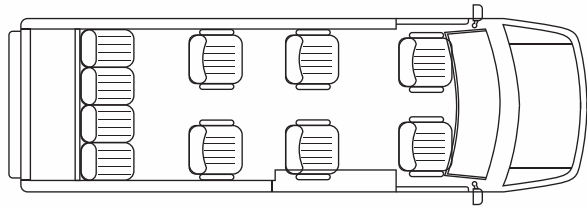

WALDOCH SHUTTLE PROMASTER

8-15 PASSENGER

SHUTTLE

LAYOUTS

159"
10 PASSENGER
SHUTTLE