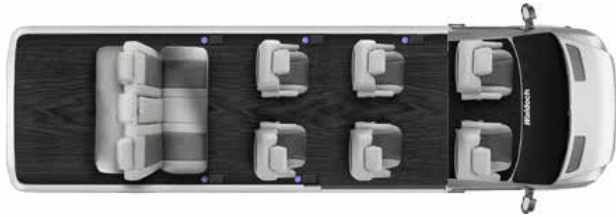

WALDOCH PROMASTER HIGH TOP

7-9 PASSENGER

GALAXY
VANS

LAYOUTS

159" EXTENDED
9 PASSENGER
LUXURY