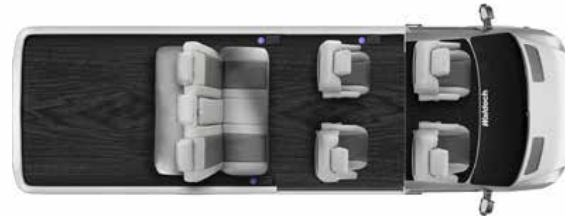

159"
7 PASSENGER
REAR STORAGE