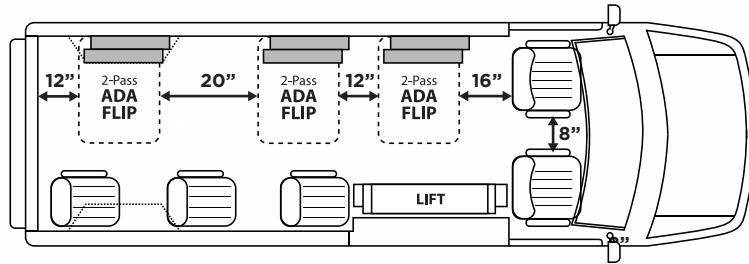

WALDOCH MOBILITY PROMASTER

SIZINGS

159"