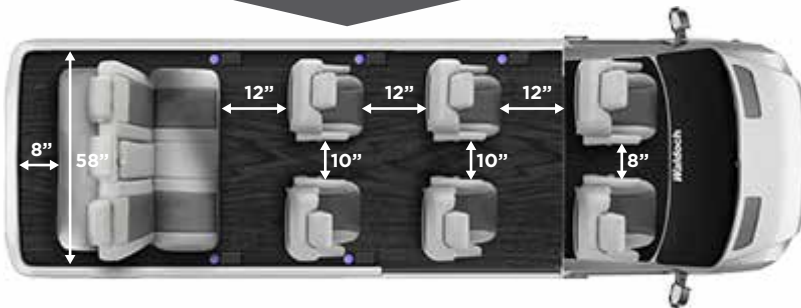

## SIZINGS

159"  
JUMBO EXTENDED

159"

159"

159"