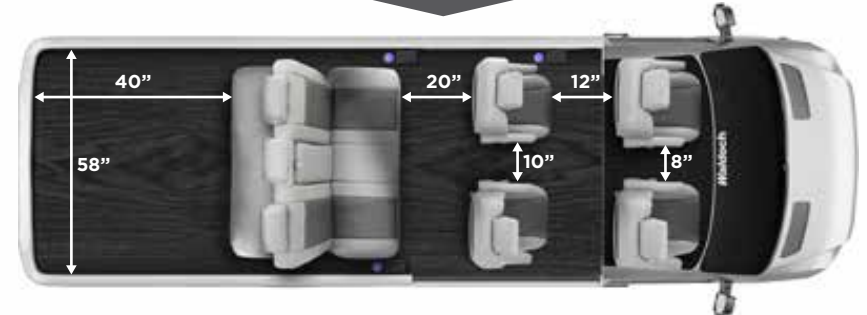

## SIZINGS

159"  
JUMBO EXTENDED

159"

159"

159"