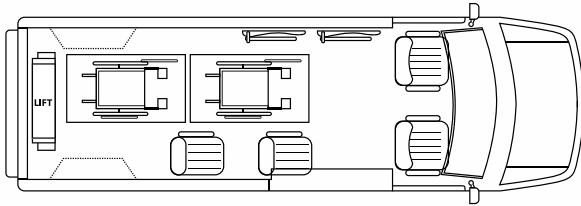

WALDOCH MOBILITY PROMASTER

LAYOUTS

159" LIFT
8 PASSENGER
2 WHEEL CHAIRS