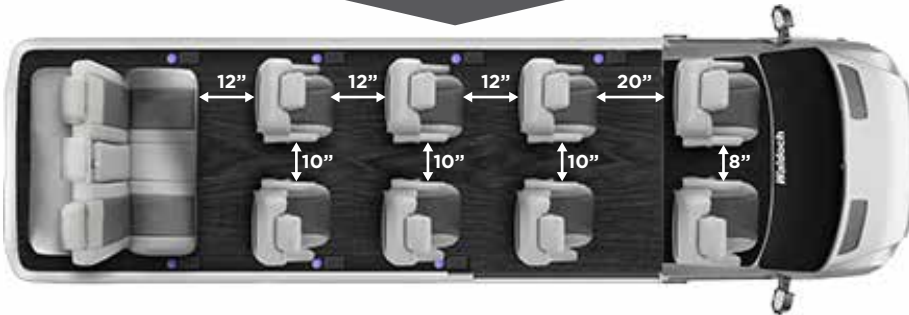

## SIZINGS

159"  
JUMBO EXTENDED

159"

159"

159"