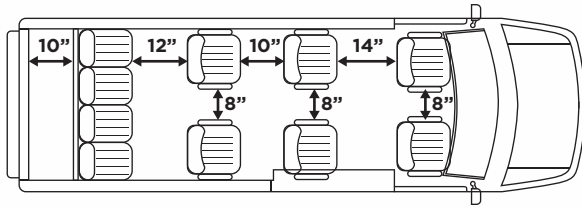

WALDOCH SHUTTLE PROMASTER

SHUTTLE

SIZINGS

159"
10 PASSENGER
SHUTTLE