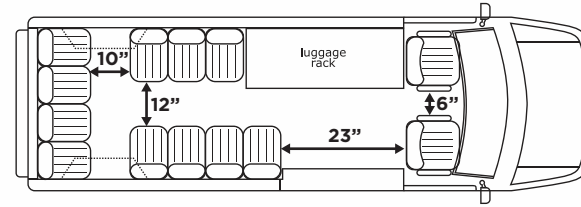

159"
13 PASSENGER
SHUTTLE