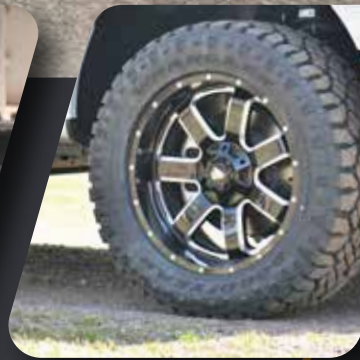

WARRANTY

- ✔ 3 Year/ 36,000 mile warranty

Subject to change, Vehicles May Be Shown With Optional Equipment