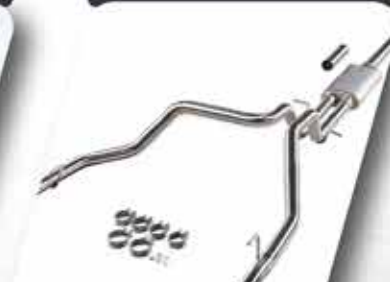

CUSTOM EXHAUST

T400 Custom Performance Exhaust System 6.2L